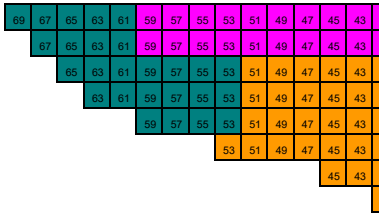

TENNESSEE THEATRE

STAGE

OrcLF

OrcCen

OrcRF

OrcLFT

OrcLC

OrcRC

OrcHRT

ORCHESTRA LEVEL

BalLFT

BalLC

BalRC

BalRT

BALCONY

Seating Section	Season Rate Serpentine Fire 10/11/24	Single Rate Serpentine Fire 10/11/24
Golden circle	\$61.96	\$78.45
Orchestra 1 & Balcony 1	\$47.68	\$60.60
Orchestra 2 & Balcony 2	\$36.76	\$46.95
Orchestra 3 & 4	\$26.68	\$34.35