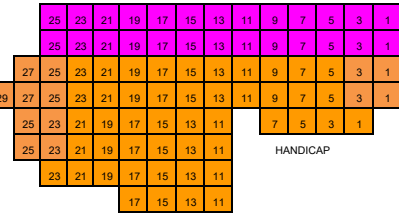

OrcHRT

ORCHESTRA LEVEL

BalLFT

BalLC

BalRC

BalRT

BALCONY

Seating Section	Season Rate Serpentine Fire 10/11/24	Single Rate Serpentine Fire 10/11/24
Golden circle	\$61.96	\$78.45
Orchestra 1 & Balcony 1	\$47.68	\$60.60
Orchestra 2 & Balcony 2	\$36.76	\$46.95
Orchestra 3 & 4	\$26.68	\$34.35