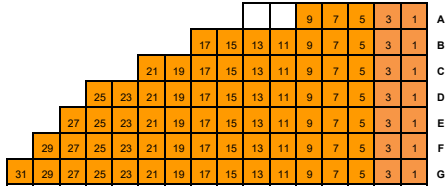

TENNESSEE THEATRE

STAGE

OrcLF

OrcCen

OrcRF

OrcLFT

OrcLC

OrcRC

OrcHRT

ORCHESTRA LEVEL

BalLFT

BalLC

BalRC

BalRT

BALCONY

Seating Section	Season Rate Serpentine Fire 10/11/24	Single Rate Serpentine Fire 10/11/24
Golden circle	\$61.96	\$78.45
Orchestra 1 & Balcony 1	\$47.68	\$60.60
Orchestra 2 & Balcony 2	\$36.76	\$46.95
Orchestra 3 & 4	\$26.68	\$34.35