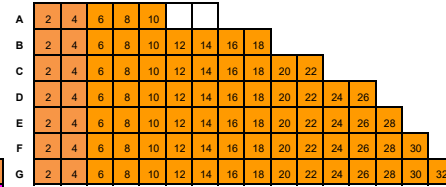

TENNESSEE THEATRE

STAGE

OrcLF

OrcCen

OrcRF

OrcLFT

OrcLC

OrcRC

OrcHRT

ORCHESTRA LEVEL

BalLFT

BalLC

BalRC

BalRT

BALCONY

Seating Section	Season Rate Serpentine Fire 10/11/24	Single Rate Serpentine Fire 10/11/24
Golden circle	\$61.96	\$78.45
Orchestra 1 & Balcony 1	\$47.68	\$60.60
Orchestra 2 & Balcony 2	\$36.76	\$46.95
Orchestra 3 & 4	\$26.68	\$34.35