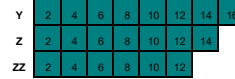

TENNESSEE THEATRE

STAGE

OrcLF

OrcCen

OrcRF

OrcLFT

OrcLC

OrcRC

OrcHRT

ORCHESTRA LEVEL

BalLFT

BalLC

BalRC

BalRT

BALCONY

Seating Section	Season Rate Serpentine Fire 10/11/24	Single Rate Serpentine Fire 10/11/24
Golden circle	\$61.96	\$78.45
Orchestra 1 & Balcony 1	\$47.68	\$60.60
Orchestra 2 & Balcony 2	\$36.76	\$46.95
Orchestra 3 & 4	\$26.68	\$34.35