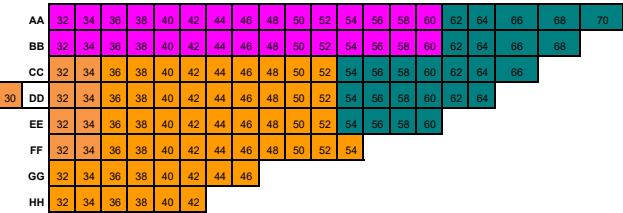

OrcHRT

ORCHESTRA LEVEL

BalLFT

BalLC

BalRC

BalRT

BALCONY

Seating Section	Season Rate Serpentine Fire 10/11/24	Single Rate Serpentine Fire 10/11/24
Golden circle	\$61.96	\$78.45
Orchestra 1 & Balcony 1	\$47.68	\$60.60
Orchestra 2 & Balcony 2	\$36.76	\$46.95
Orchestra 3 & 4	\$26.68	\$34.35