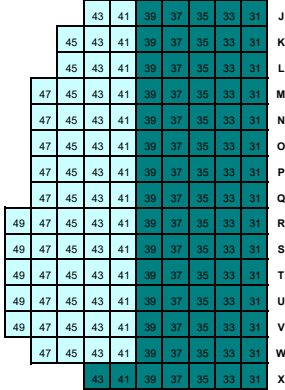

TENNESSEE THEATRE

STAGE

OrcLF

OrcCen

OrcRF

OrcLFT

OrcLC

OrcRC

OrcHRT

ORCHESTRA LEVEL

BalLFT

BalLC

BalRC

BalRT

BALCONY

Seating Section	Season Rate Serpentine Fire 10/11/24	Single Rate Serpentine Fire 10/11/24
Golden circle	\$61.96	\$78.45
Orchestra 1 & Balcony 1	\$47.68	\$60.60
Orchestra 2 & Balcony 2	\$36.76	\$46.95
Orchestra 3 & 4	\$26.68	\$34.35