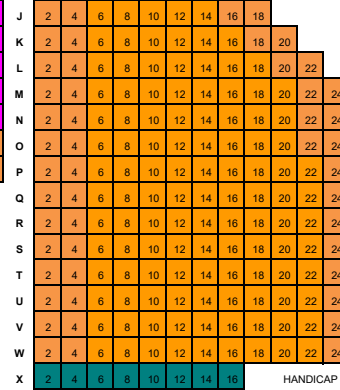

TENNESSEE THEATRE

STAGE

OrcLF

OrcCen

OrcRF

OrcLFT

OrcLC

OrcRC

OrcHRT

ORCHESTRA LEVEL

BalLFT

BalLC

BalRC

BalRT

BALCONY

Seating Section	Season Rate Serpentine Fire 10/11/24	Single Rate Serpentine Fire 10/11/24
Golden circle	\$61.96	\$78.45
Orchestra 1 & Balcony 1	\$47.68	\$60.60
Orchestra 2 & Balcony 2	\$36.76	\$46.95
Orchestra 3 & 4	\$26.68	\$34.35