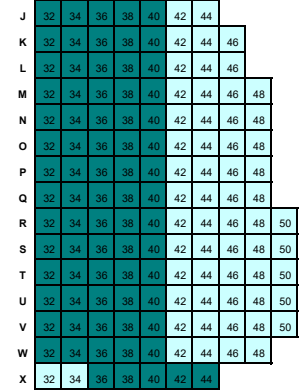

TENNESSEE THEATRE

STAGE

OrcLF

OrcCen

OrcRF

OrcLFT

OrcLC

OrcRC

OrcHRT

ORCHESTRA LEVEL

BalLFT

BalLC

BalRC

BalRT

BALCONY

Seating Section	Season Rate Serpentine Fire 10/11/24	Single Rate Serpentine Fire 10/11/24
Golden circle	\$61.96	\$78.45
Orchestra 1 & Balcony 1	\$47.68	\$60.60
Orchestra 2 & Balcony 2	\$36.76	\$46.95
Orchestra 3 & 4	\$26.68	\$34.35