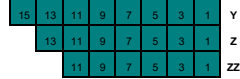

TENNESSEE THEATRE

STAGE

OrcLF

OrcCen

OrcRF

OrcLFT

OrcLC

OrcRC

OrcHRT

ORCHESTRA LEVEL

BalLFT

BalLC

BalRC

BalRT

BALCONY

Seating Section	Season Rate Serpentine Fire 10/11/24	Single Rate Serpentine Fire 10/11/24
Golden circle	\$61.96	\$78.45
Orchestra 1 & Balcony 1	\$47.68	\$60.60
Orchestra 2 & Balcony 2	\$36.76	\$46.95
Orchestra 3 & 4	\$26.68	\$34.35