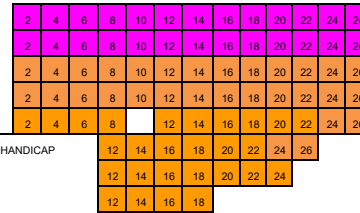

OrcHRT

ORCHESTRA LEVEL

BalLFT

BalLC

BalRC

BalRT

BALCONY

Seating Section	Season Rate Serpentine Fire 10/11/24	Single Rate Serpentine Fire 10/11/24
Golden circle	\$61.96	\$78.45
Orchestra 1 & Balcony 1	\$47.68	\$60.60
Orchestra 2 & Balcony 2	\$36.76	\$46.95
Orchestra 3 & 4	\$26.68	\$34.35