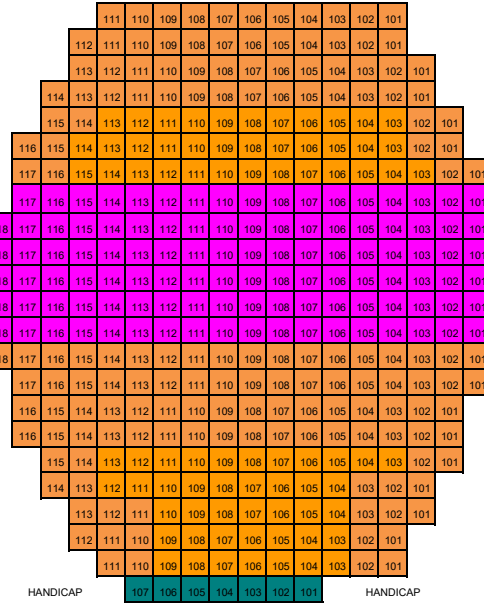

TENNESSEE THEATRE

STAGE

OrcLF

OrcCen

OrcRF

OrcLFT

OrcLC

OrcRC

OrcHRT

ORCHESTRA LEVEL

BalLFT

BalLC

BalRC

BalRT

BALCONY

Seating Section	Season Rate Serpentine Fire 10/11/24	Single Rate Serpentine Fire 10/11/24
Golden circle	\$61.96	\$78.45
Orchestra 1 & Balcony 1	\$47.68	\$60.60
Orchestra 2 & Balcony 2	\$36.76	\$46.95
Orchestra 3 & 4	\$26.68	\$34.35