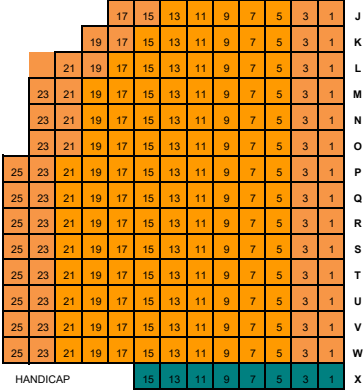

TENNESSEE THEATRE

STAGE

OrcLF

OrcCen

OrcRF

OrcLFT

OrcLC

OrcRC

OrcHRT

ORCHESTRA LEVEL

BalLFT

BalLC

BalRC

BalRT

BALCONY

Seating Section	Season Rate Serpentine Fire 10/11/24	Single Rate Serpentine Fire 10/11/24
Golden circle	\$61.96	\$78.45
Orchestra 1 & Balcony 1	\$47.68	\$60.60
Orchestra 2 & Balcony 2	\$36.76	\$46.95
Orchestra 3 & 4	\$26.68	\$34.35