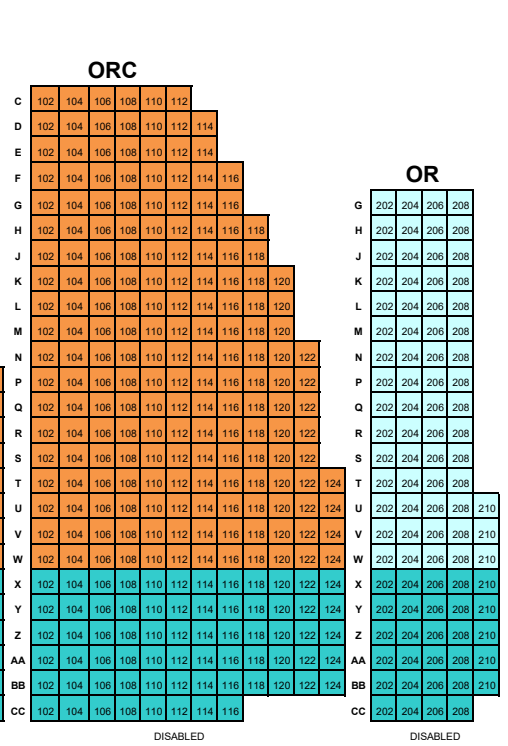

KNOXVILLE SYMPHONY POPS

SATURDAY

STAGE

ORCHESTRA LEVEL

BALCONY

| Seating Section | Season Package A | Season Package B | Season Package C |
|-------------------------|------------------|------------------|------------------|
| Patron | \$383.08 | \$406.60 | \$468.56 |
| Orchestra 1 & Balcony 1 | \$276.40 | \$291.10 | \$338.78 |
| Orchestra 2 & Balcony 2 | \$213.40 | \$226.00 | \$262.76 |
| Orchestra 3 & Balcony 3 | \$173.08 | \$188.20 | \$214.88 |
| Balcony 4 (row Q-S) | \$121.68 | \$120.00 | \$146.68 |

Pricing with Fees

| Seating Section | Single Tickets Price* | Star Wars 1/11/25 |
|-------------------------|-----------------------|-------------------|
| Patron | \$101.60 | \$106.85 |
| Orchestra 1 & Balcony 1 | \$72.73 | \$77.98 |
| Orchestra 2 & Balcony 2 | \$56.45 | \$61.70 |
| Orchestra 3 & Balcony 3 | \$47.00 | \$52.25 |