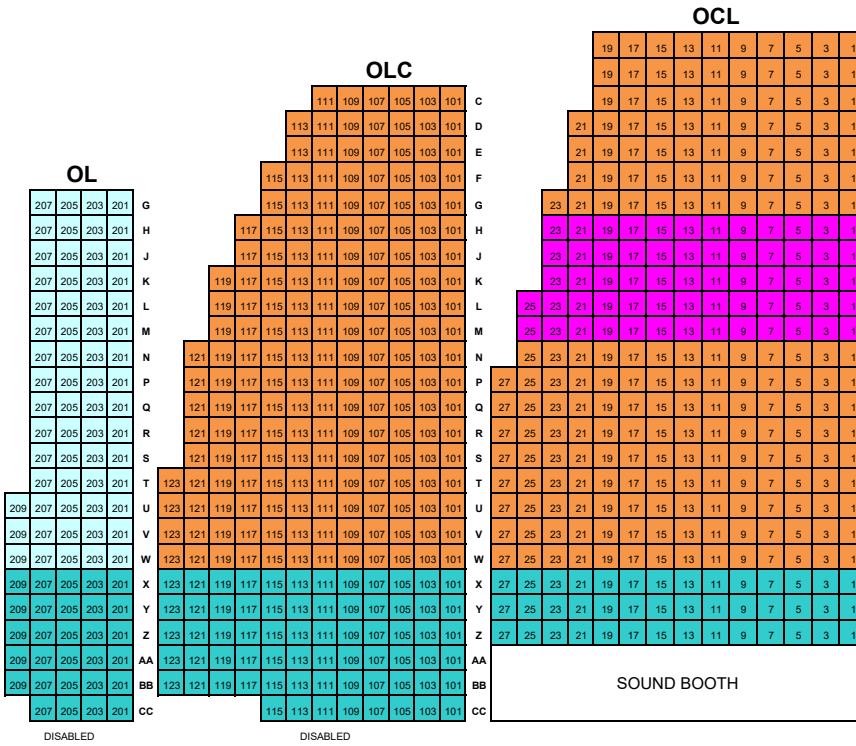

KNOXVILLE SYMPHONY POPS

SATURDAY

STAGE

ORCHESTRA LEVEL

BALCONY

| Seating Section | Season Package A | Season Package B | Season Package C |
|-------------------------|------------------|------------------|------------------|
| Patron | \$383.08 | \$406.60 | \$468.56 |
| Orchestra 1 & Balcony 1 | \$276.40 | \$291.10 | \$338.78 |
| Orchestra 2 & Balcony 2 | \$213.40 | \$226.00 | \$262.76 |
| Orchestra 3 & Balcony 3 | \$173.08 | \$188.20 | \$214.88 |
| Balcony 4 (row Q-S) | \$121.68 | \$120.00 | \$146.68 |

Pricing with Fees

| Seating Section | Single Tickets Price* | Star Wars 1/11/25 |
|-------------------------|-----------------------|-------------------|
| Patron | \$101.60 | \$106.85 |
| Orchestra 1 & Balcony 1 | \$72.73 | \$77.98 |
| Orchestra 2 & Balcony 2 | \$56.45 | \$61.70 |
| Orchestra 3 & Balcony 3 | \$47.00 | \$52.25 |