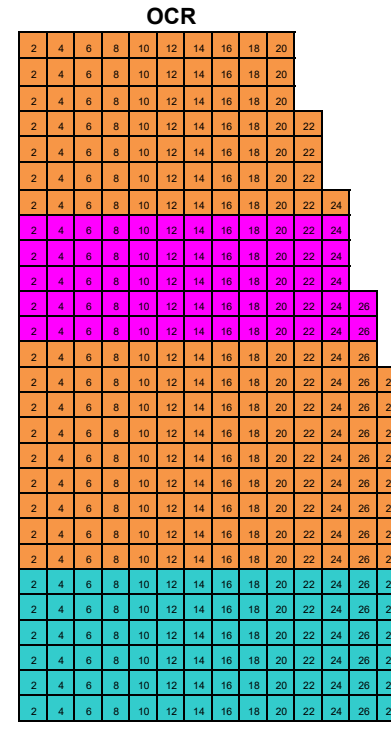

KNOXVILLE SYMPHONY POPS

SATURDAY

STAGE

ORCHESTRA LEVEL

BALCONY

| Seating Section | Season Package A | Season Package B | Season Package C |
|-------------------------|------------------|------------------|------------------|
| Patron | \$383.08 | \$406.60 | \$468.56 |
| Orchestra 1 & Balcony 1 | \$276.40 | \$291.10 | \$338.78 |
| Orchestra 2 & Balcony 2 | \$213.40 | \$226.00 | \$262.76 |
| Orchestra 3 & Balcony 3 | \$173.08 | \$188.20 | \$214.88 |
| Balcony 4 (row Q-S) | \$121.68 | \$120.00 | \$146.68 |

Pricing with Fees

| Seating Section | Single Tickets Price* | Star Wars 1/11/25 |
|-------------------------|-----------------------|-------------------|
| Patron | \$101.60 | \$106.85 |
| Orchestra 1 & Balcony 1 | \$72.73 | \$77.98 |
| Orchestra 2 & Balcony 2 | \$56.45 | \$61.70 |
| Orchestra 3 & Balcony 3 | \$47.00 | \$52.25 |