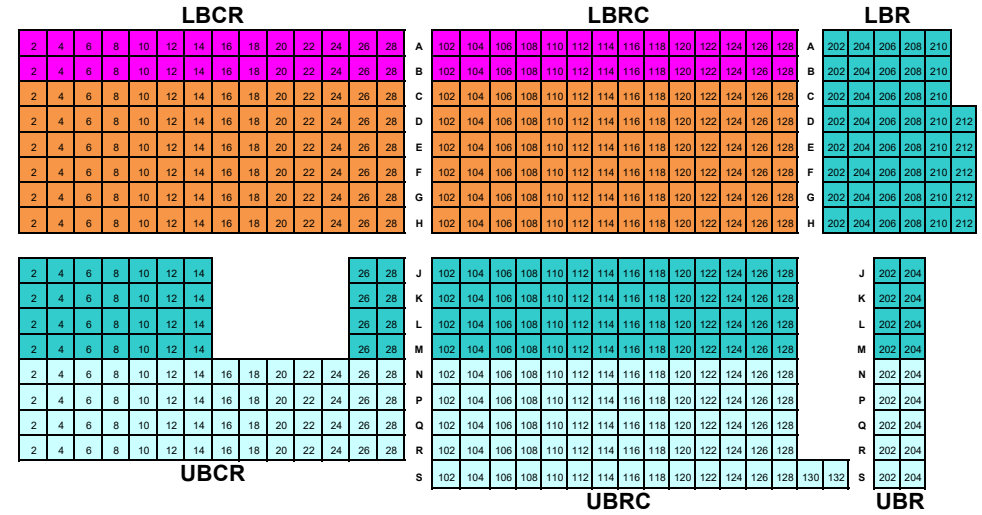

KNOXVILLE SYMPHONY POPS

SATURDAY

STAGE

ORCHESTRA LEVEL

BALCONY

| Seating Section | Season Package A | Season Package B | Season Package C |
|-------------------------|------------------|------------------|------------------|
| Patron | \$383.08 | \$406.60 | \$468.56 |
| Orchestra 1 & Balcony 1 | \$276.40 | \$291.10 | \$338.78 |
| Orchestra 2 & Balcony 2 | \$213.40 | \$226.00 | \$262.76 |
| Orchestra 3 & Balcony 3 | \$173.08 | \$188.20 | \$214.88 |
| Balcony 4 (row Q-S) | \$121.68 | \$120.00 | \$146.68 |

Pricing with Fees

| Seating Section | Single Tickets Price* | Star Wars 1/11/25 |
|-------------------------|-----------------------|-------------------|
| Patron | \$101.60 | \$106.85 |
| Orchestra 1 & Balcony 1 | \$72.73 | \$77.98 |
| Orchestra 2 & Balcony 2 | \$56.45 | \$61.70 |
| Orchestra 3 & Balcony 3 | \$47.00 | \$52.25 |