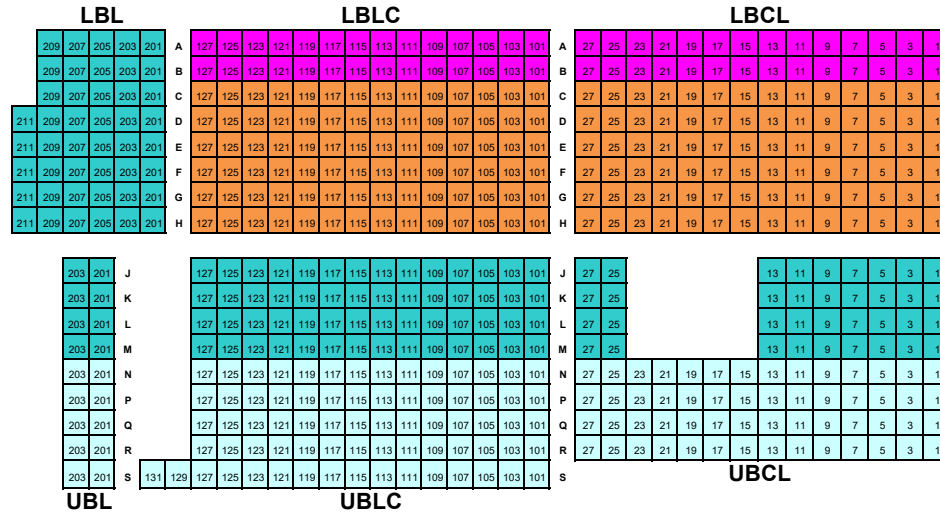

KNOXVILLE SYMPHONY POPS

SATURDAY

STAGE

ORCHESTRA LEVEL

BALCONY

| Seating Section | Season Package A | Season Package B | Season Package C |
|-------------------------|------------------|------------------|------------------|
| Patron | \$383.08 | \$406.60 | \$468.56 |
| Orchestra 1 & Balcony 1 | \$276.40 | \$291.10 | \$338.78 |
| Orchestra 2 & Balcony 2 | \$213.40 | \$226.00 | \$262.76 |
| Orchestra 3 & Balcony 3 | \$173.08 | \$188.20 | \$214.88 |
| Balcony 4 (row Q-S) | \$121.68 | \$120.00 | \$146.68 |

Pricing with Fees

| Seating Section | Single Tickets Price* | Star Wars 1/11/25 |
|-------------------------|-----------------------|-------------------|
| Patron | \$101.60 | \$106.85 |
| Orchestra 1 & Balcony 1 | \$72.73 | \$77.98 |
| Orchestra 2 & Balcony 2 | \$56.45 | \$61.70 |
| Orchestra 3 & Balcony 3 | \$47.00 | \$52.25 |