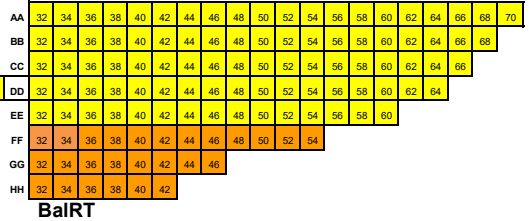

TENNESSEE THEATRE

Stage

Pit Seats

OrcLF

OrcLFT

OrcCen

ORCHESTRA LEVEL

OrcC

OrcRF

OrcC

OrchRT

OrcLC

BalLFT

BalLC

BALCONY

BalRC

BalRT

Seating Section	Single Ticket Price*
Orchestra 1/Balcony 1	\$52.20
Orchestra 2 & Balcony 2	\$39.60
Orchestra 3	\$28.94

Pricing with Fees.