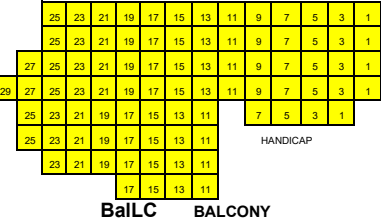

TENNESSEE THEATRE

Stage

Pit Seats

OrcLF

OrcLFT

OrcCen

ORCHESTRA LEVEL

OrcC

OrcRF

OrcC

OrchRT

OrcLC

BalLFT

BalLC

BALCONY

BalRC

BalRT

Seating Section	Single Ticket Price*
Orchestra 1/Balcony 1	\$52.20
Orchestra 2 & Balcony 2	\$39.60
Orchestra 3	\$28.94

Pricing with Fees.