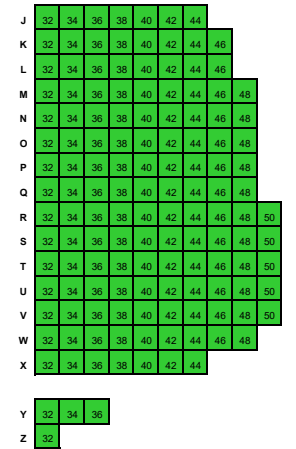

TENNESSEE THEATRE

Stage

Pit Seats

OrcLF

OrcLFT

OrcCen

ORCHESTRA LEVEL

OrcC

OrcRF

OrcC

OrchRT

OrcLC

BalLFT

BalLC

BALCONY

BalRC

BalRT

Seating Section	Single Ticket Price*
Orchestra 1/Balcony 1	\$52.20
Orchestra 2 & Balcony 2	\$39.60
Orchestra 3	\$28.94

Pricing with Fees.