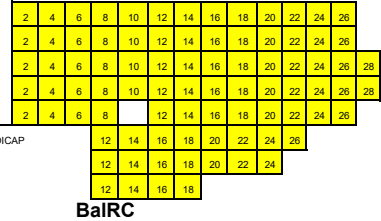

TENNESSEE THEATRE

Stage

Pit Seats

OrcLF

OrcLFT

OrcCen

ORCHESTRA LEVEL

OrcC

OrcRF

OrcC

OrchRT

OrcLC

BalLFT

BalLC

BALCONY

BalRC

BalRT

Seating Section	Single Ticket Price*
Orchestra 1/Balcony 1	\$52.20
Orchestra 2 & Balcony 2	\$39.60
Orchestra 3	\$28.94

Pricing with Fees.