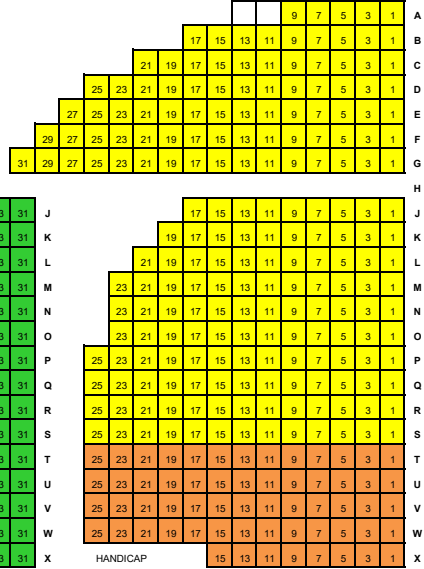

TENNESSEE THEATRE

Stage

Pit Seats

OrcLF

OrcLFT

OrcCen

ORCHESTRA LEVEL

OrcC

OrcRF

OrcC

OrchRT

OrcLC

BalLFT

BalLC

BALCONY

BalRC

BalRT

Seating Section	Single Ticket Price*
Orchestra 1/Balcony 1	\$52.20
Orchestra 2 & Balcony 2	\$39.60
Orchestra 3	\$28.94

Pricing with Fees.