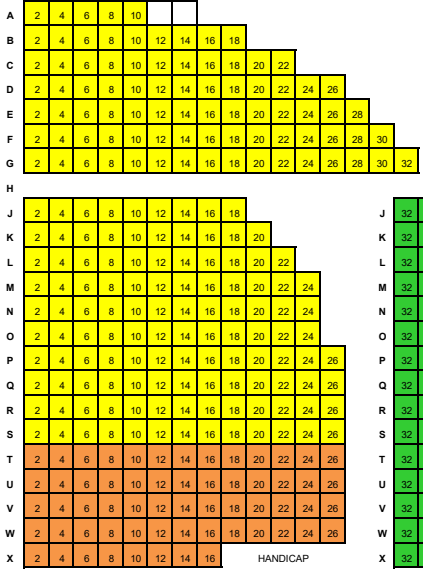

TENNESSEE THEATRE

Stage

Pit Seats

OrcLF

OrcLFT

OrcCen

ORCHESTRA LEVEL

OrcC

OrcRF

OrcC

OrchRT

OrcLC

BalLFT

BalLC

BALCONY

BalRC

BalRT

Seating Section	Single Ticket Price*
Orchestra 1/Balcony 1	\$52.20
Orchestra 2 & Balcony 2	\$39.60
Orchestra 3	\$28.94

Pricing with Fees.