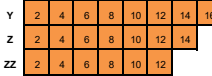

TENNESSEE THEATRE

Stage

Pit Seats

OrcLF

OrcLFT

OrcCen

ORCHESTRA LEVEL

OrcC

OrcRF

OrcC

OrchRT

OrcLC

BalLFT

BalLC

BALCONY

BalRC

BalRT

Seating Section	Single Ticket Price*
Orchestra 1/Balcony 1	$52.20
Orchestra 2 & Balcony 2	$39.60
Orchestra 3	$28.94

Pricing with Fees.