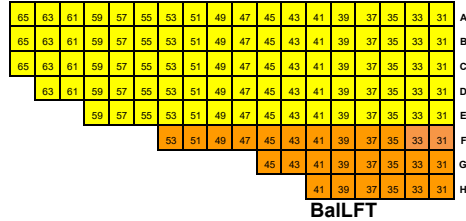

TENNESSEE THEATRE

Stage

Pit Seats

OrcLF

OrcLFT

OrcCen

ORCHESTRA LEVEL

OrcC

OrcRF

OrcC

OrchRT

OrcLC

BalLFT

BalLC

BALCONY

BalRC

BalRT

Seating Section	Single Ticket Price*
Orchestra 1/Balcony 1	\$52.20
Orchestra 2 & Balcony 2	\$39.60
Orchestra 3	\$28.94

Pricing with Fees.