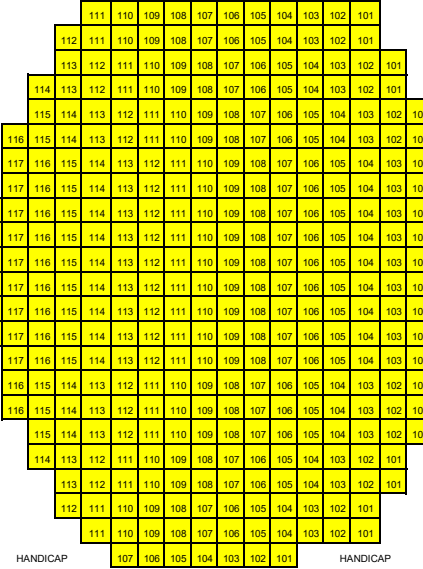

TENNESSEE THEATRE

Stage

Pit Seats

OrcLF

OrcLFT

OrcCen

ORCHESTRA LEVEL

OrcC

BalRT

Seating Section	Single Ticket Price*
Orchestra 1/Balcony 1	\$52.20
Orchestra 2 & Balcony 2	\$39.60
Orchestra 3	\$28.94

Pricing with Fees.