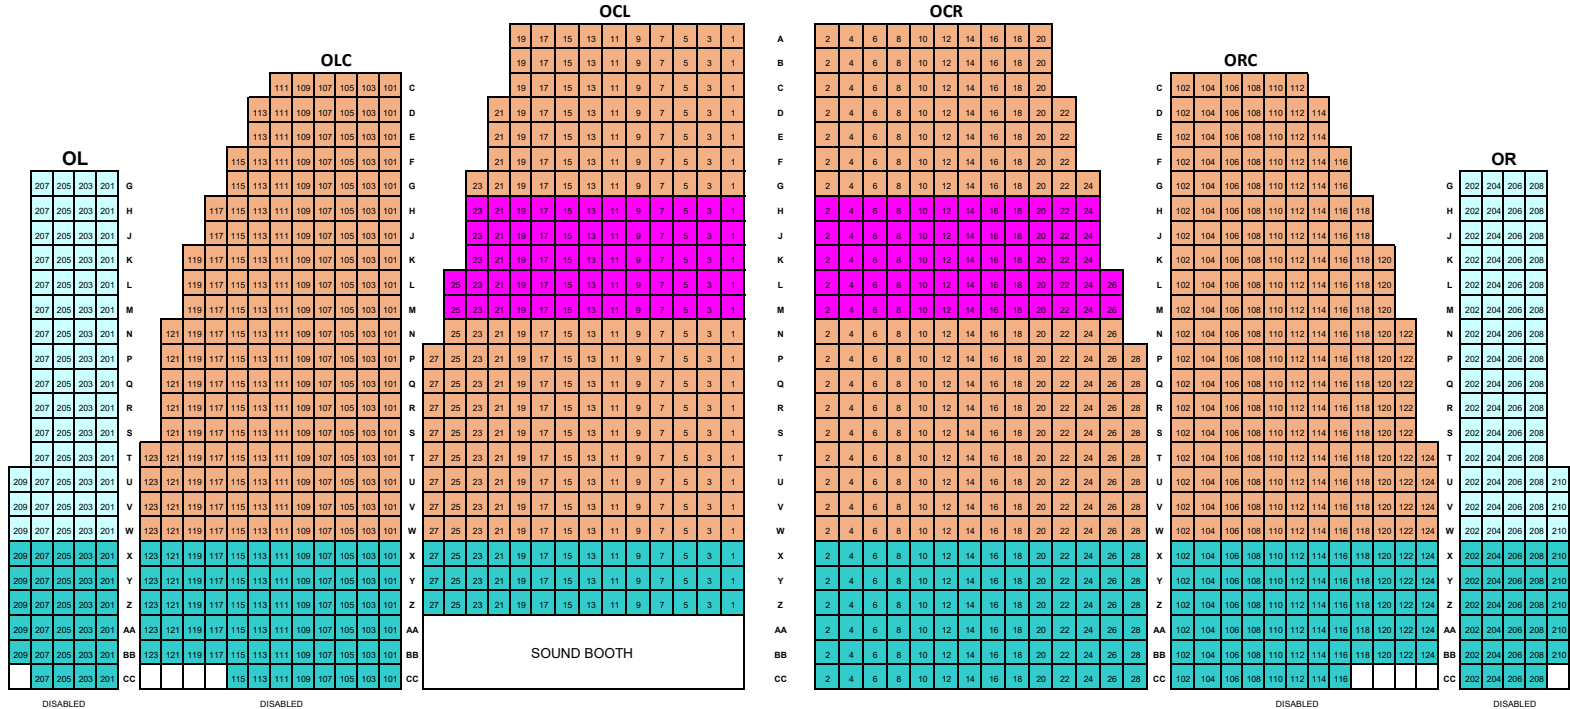

KSO CLAYTON HOLIDAY CONCERT

FRIDAY, SATURDAY, AND SUNDAY 12/20-22/2024

STAGE

ORCHESTRA LEVEL

BALCONY

Seating Section	Adult Prices	Student Prices	Subscriber Prices	Group Prices
Patron	\$54.35	\$29.68	\$46.16	\$46.16
Orchestra 1 & Balcony 1	\$43.06	\$24.03	\$37.13	\$37.13
Orchestra 2 & Balcony 2	\$32.83	\$18.91	\$28.94	\$28.94
Orchestra 3 & Balcony 3	\$24.95	\$15.50	\$22.64	\$22.64

Pricing with Fees