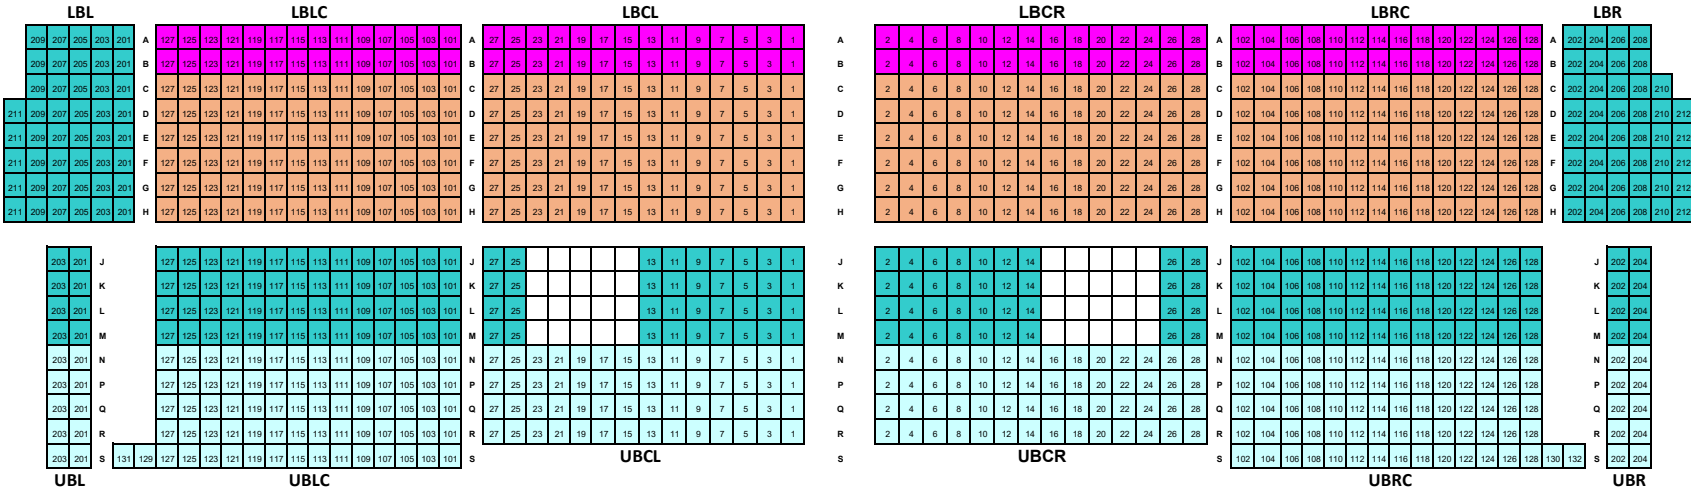

KSO CLAYTON HOLIDAY CONCERT

FRIDAY, SATURDAY, AND SUNDAY 12/20-22/2024

STAGE

ORCHESTRA LEVEL

BALCONY

Seating Section	Adult Prices	Student Prices	Subscriber Prices	Group Prices
Patron	\$54.35	\$29.68	\$46.16	\$46.16
Orchestra 1 & Balcony 1	\$43.06	\$24.03	\$37.13	\$37.13
Orchestra 2 & Balcony 2	\$32.83	\$18.91	\$28.94	\$28.94
Orchestra 3 & Balcony 3	\$24.95	\$15.50	\$22.64	\$22.64