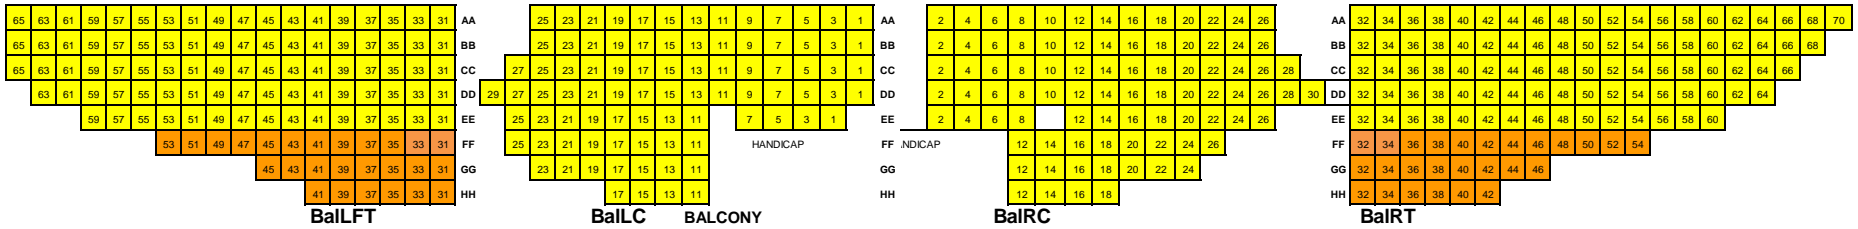

Handle's Messiah: Classical Christmas

Stage

Pit Seats

OrcLF

OrcLFT

OrcCen

ORCHESTRA LEVEL

OrcRF

OrcRT

Seating Section	Single Add-on Price*
Orchestra 1/Balcony 1	\$53.00
Orchestra 2 & Balcony 2	\$40.00
Orchestra 3	\$30.00

Pricing with Fees.