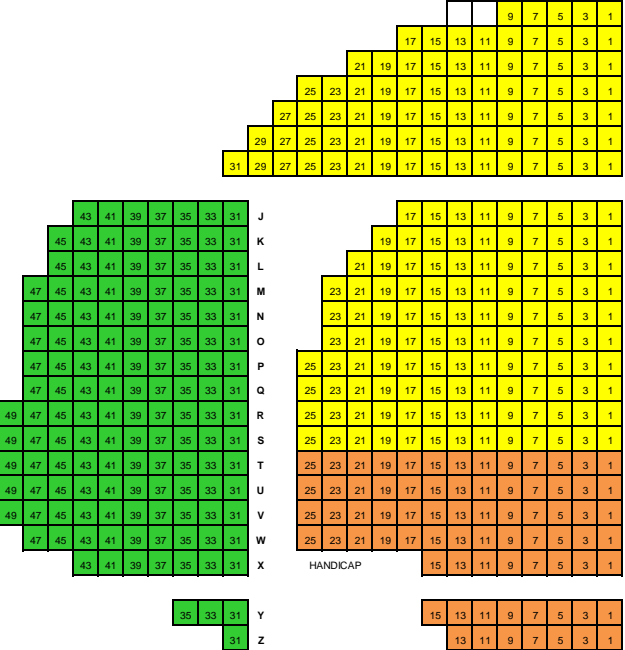

Handle's Messiah: Classical Christmas

Stage

Pit Seats

OrcLF

OrcLFT

OrcCen

ORCHESTRA LEVEL

OrcRF

OrcRT

Seating Section	Single Add-on Price*
Orchestra 1/Balcony 1	\$53.00
Orchestra 2 & Balcony 2	\$40.00
Orchestra 3	\$30.00

Pricing with Fees.