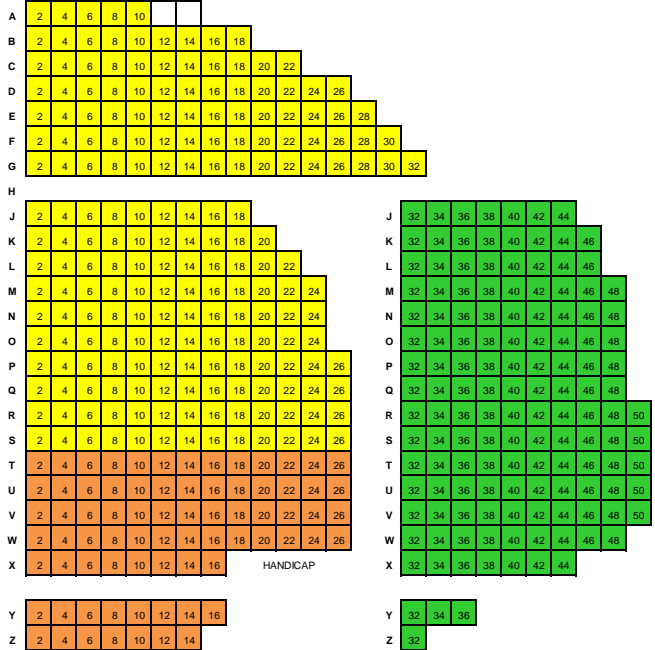

Handle's Messiah: Classical Christmas

Stage

Pit Seats

OrcLF

OrcLFT

OrcCen

ORCHESTRA LEVEL

OrcRF

OrcRT

Seating Section	Single Add-on Price*
Orchestra 1/Balcony 1	\$53.00
Orchestra 2 & Balcony 2	\$40.00
Orchestra 3	\$30.00

Pricing with Fees.