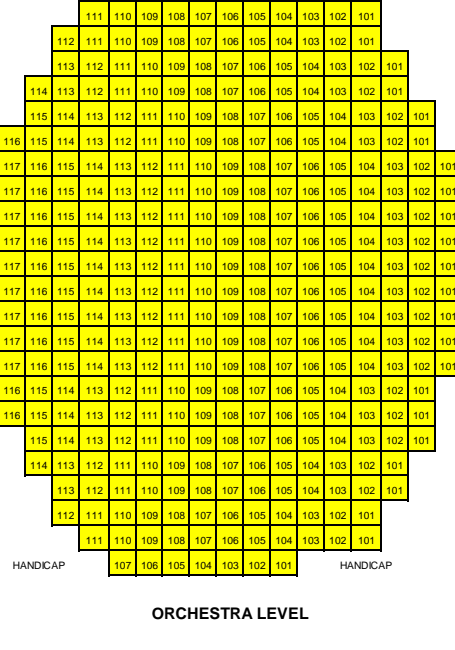

Handle's Messiah: Classical Christmas

Stage

Pit Seats

OrcLF

OrcLFT

OrcCen

ORCHESTRA LEVEL

OrcRF

OrcRT

Seating Section	Single Add-on Price*
Orchestra 1/Balcony 1	\$53.00
Orchestra 2 & Balcony 2	\$40.00
Orchestra 3	\$30.00

Pricing with Fees.