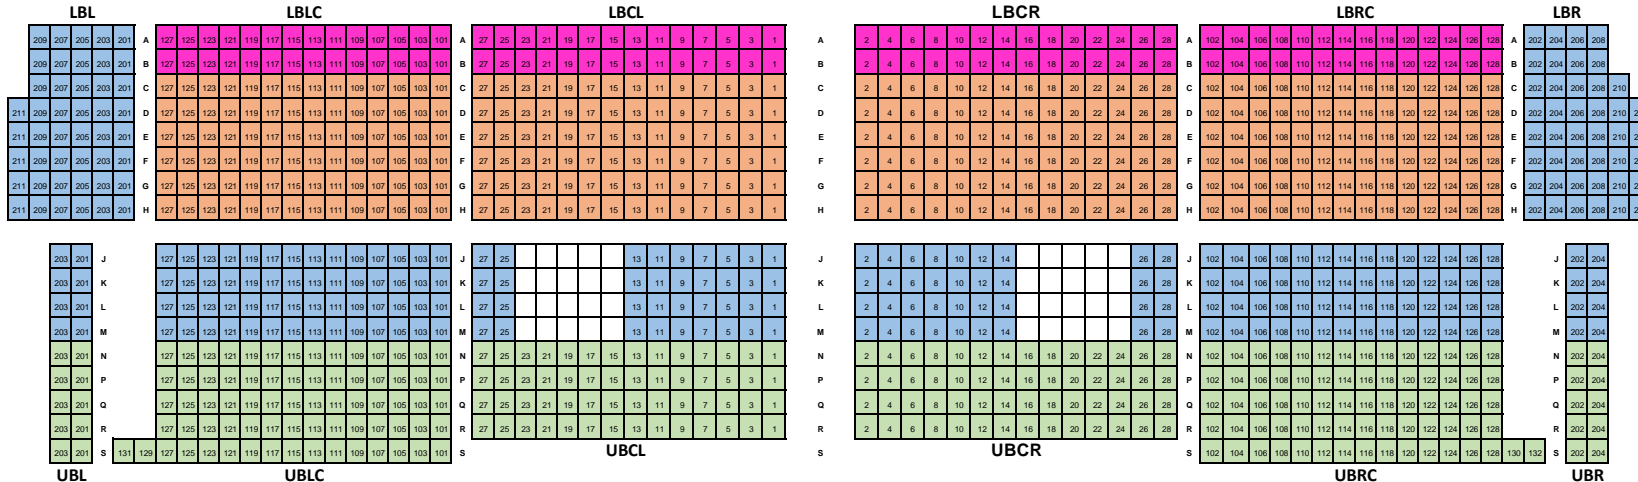

STAGE

ORCHESTRA LEVEL

BALCONY

Clayton Holiday Concert Prices		
Seating Section	Subscriber ADD ON Price	Student/Child Price*
Patron	\$46.00	\$30.00
Orchestra 1 & Balcony 1	\$37.00	\$26.00
Orchestra 2 & Balcony 2	\$29.00	\$21.00
Orchestra 3 & Balcony 3	\$22.00	\$17.00

Pricing with fees included

How the Grinch Stole Christmas Prices		
Seating Section	Season ADD ON Price*	Student/Child Price*
Patron	\$85.00	\$55.00
Orchestra 1 & Balcony 1	\$63.00	\$42.00
Orchestra/Balcony 2	\$50.00	\$34.00
Orchestra/Balcony 3	\$43.00	\$29.00