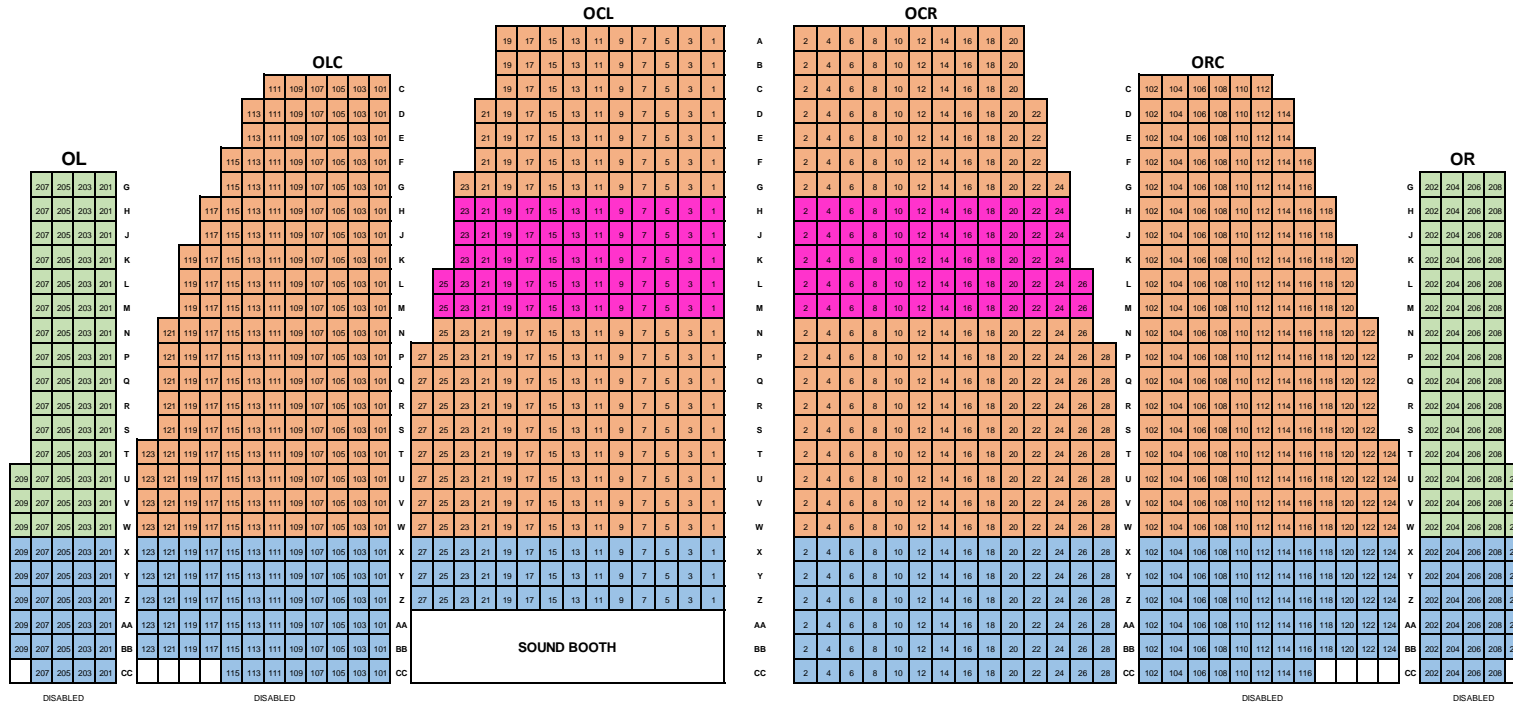

STAGE

ORCHESTRA LEVEL

BALCONY

Clayton Holiday Concert Prices		
Seating Section	Subscriber ADD ON Price	Student/Child Price*
Patron	\$46.00	\$30.00
Orchestra 1 & Balcony 1	\$37.00	\$26.00
Orchestra 2 & Balcony 2	\$29.00	\$21.00
Orchestra 3 & Balcony 3	\$22.00	\$17.00

Pricing with fees included

How the Grinch Stole Christmas Prices		
Seating Section	Season ADD ON Price*	Student/Child Price*
Patron	\$85.00	\$55.00
Orchestra 1 & Balcony 1	\$63.00	\$42.00
Orchestra/Balcony 2	\$50.00	\$34.00
Orchestra/Balcony 3	\$43.00	\$29.00

Pricing with fees included