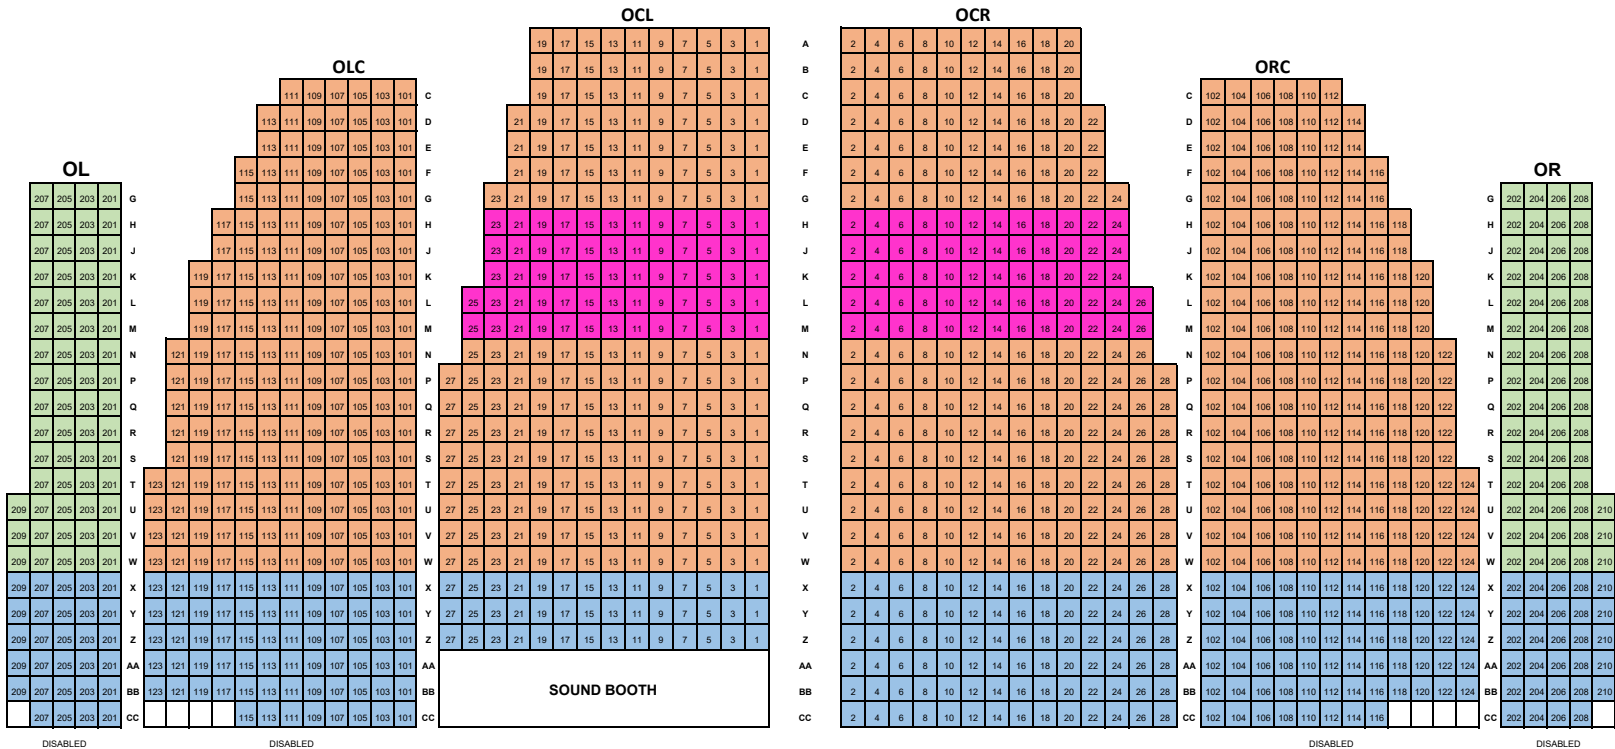

Pops Seating Chart 2026-27

STAGE

ORCHESTRA LEVEL

BALCONY

Seating Section	Single Ticket Prices	Student Season	Subscription Prices
Patron	Coming Soon!	\$249.00	\$470.00
Orchestra 1 & Balcony 1	Coming Soon!	\$201.00	\$373.00
Orchestra 2 & Balcony 2	Coming Soon!	\$149.00	\$270.00
Orchestra 3 & Balcony 3	Coming Soon!	\$120.00	\$212.00