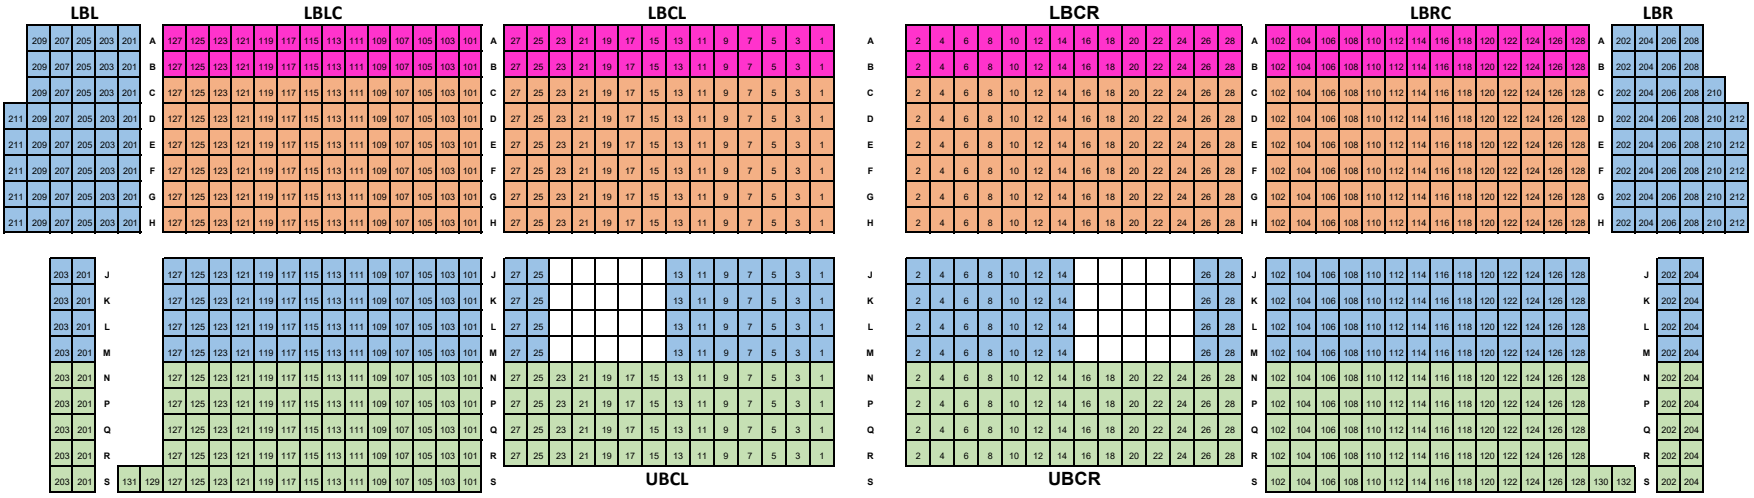

Pops Seating Chart 2026-27

STAGE

ORCHESTRA LEVEL

BALCONY

Seating Section	Single Ticket Prices	Student Season	Subscription Prices
Patron	Coming Soon!	\$249.00	\$470.00
Orchestra 1 & Balcony 1	Coming Soon!	\$201.00	\$373.00
Orchestra 2 & Balcony 2	Coming Soon!	\$149.00	\$270.00
Orchestra 3 & Balcony 3	Coming Soon!	\$120.00	\$212.00