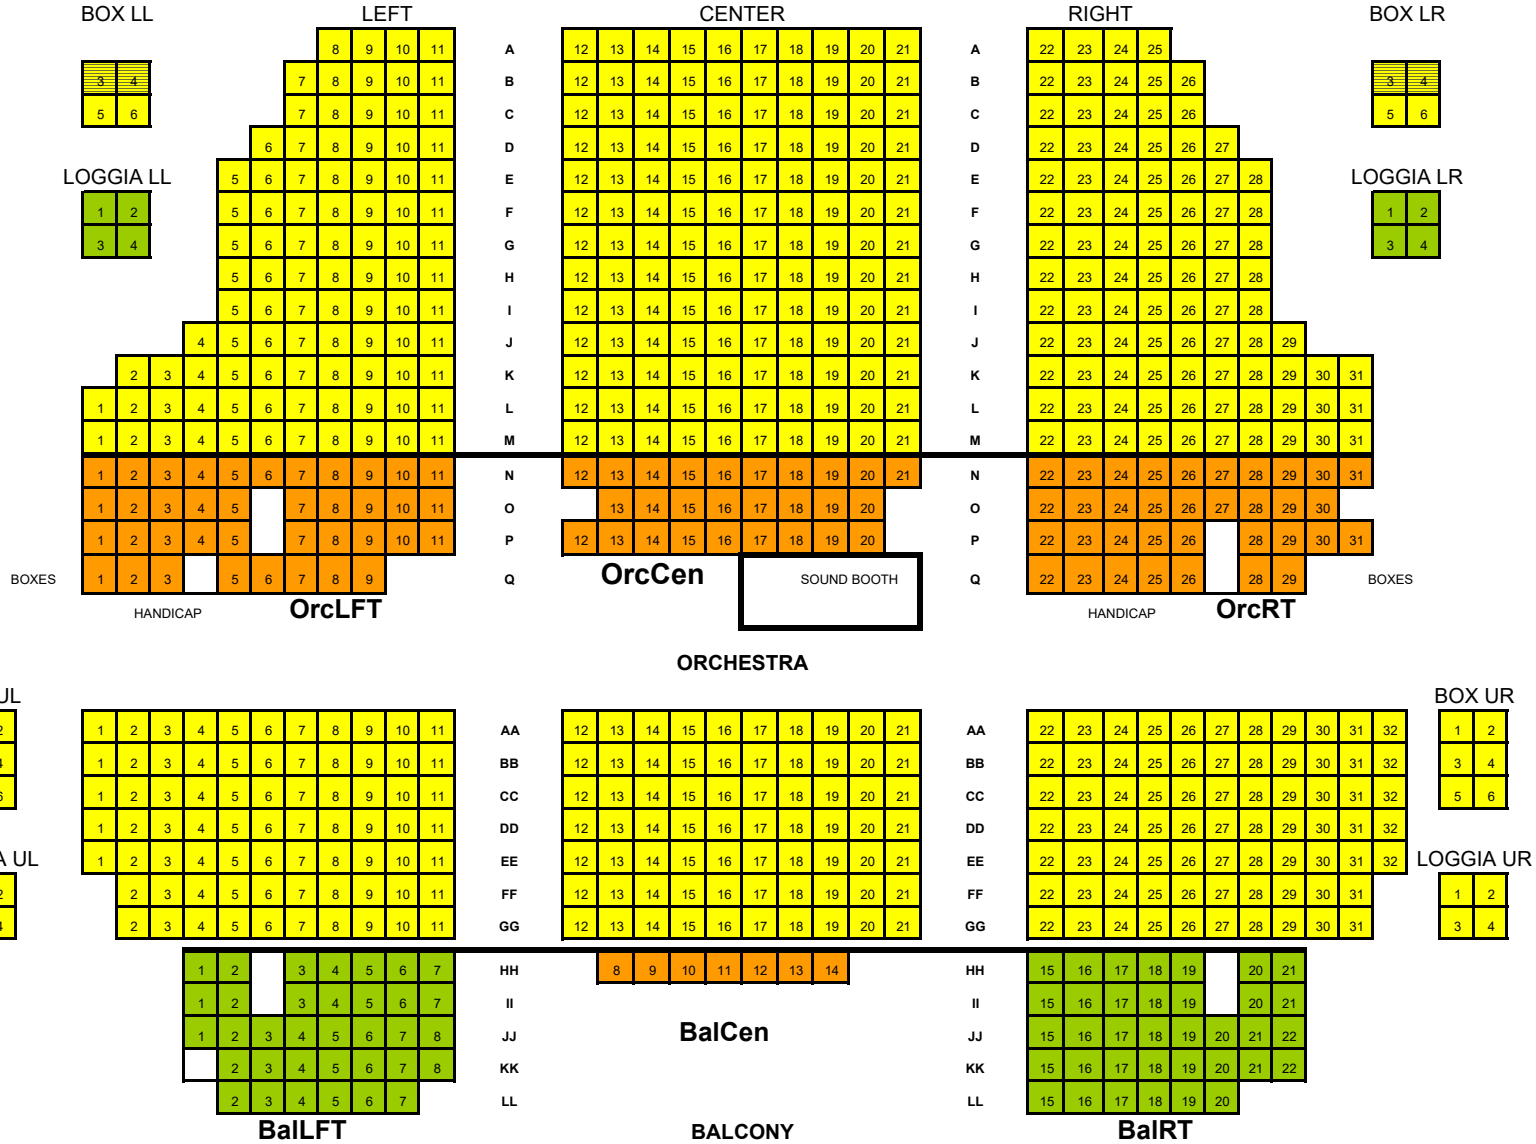

KNOXVILLE SYMPHONY CHAMBER SERIES

BIJOU THEATRE

STAGE

| Seating Section | Season Price | |
|---------------------|--------------|--|
| Orchestra/Balcony 1 | \$189.00 | |
| Orchestra/Balcony 2 | \$140.00 | |
| Balcony 3 | N/A | |